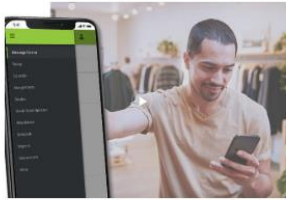

CAMPUS PARENT

Parents, say hello to your sidekick.

PARENT FAVORITES:

Accessing student grades

Review attendance and absences

Seeing assignments due or upcoming exams

Never miss a big event again!

Lunchroom information

Connect Today

CAMPUS STUDENT

Students, say hello to your new best friend.