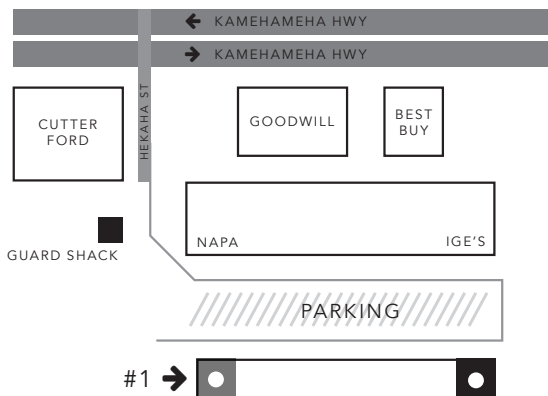

THREE OPTIONS TO BUY UNIFORMS

1. 1 Shop online at www.uniformsbytcc.com
   (Flat rate shipping of $8.95 applies)

2. 2 Free delivery to Niu Valley Middle School.
   Orders received by the last day of each month will be delivered and distributed the following Wednesday throughout the school year beginning of September 2022.
   Use code: **NVPICKUP2223**
   Please specify your child's name in order notes.

3. 3 Visit our store at Harbor Center
   98-027 Hekaha St., #1
   Aiea, Hawaii 96701
   Phone: (808) 799-8191

   Store Hours:
   Monday–Friday 11:00A–4:00P
   Saturday 10:00A–2:00P
   Summer Hours
   (effective July 5, 2022 - August 13, 2022):
   Monday–Saturday 9:00A–4:00P
   Pay by cash and credit/debit cards only (no checks)

VISIT OUR WEBSITE FOR THE MOST UPDATED INFORMATION ON STORE HOURS AND POLICIES.