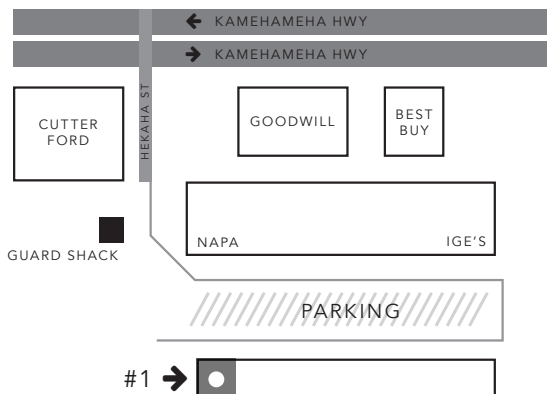

THREE OPTIONS TO BUY UNIFORMS

1. **1** Summer Online Order Pick-up
   Free delivery to Niu Valley Middle School.
   www.uniformsbytcc.com
   Use code: **NVMJUNEPICKUP**
   Orders placed by Fri., June 11, 2021
   will be delivered and distributed in front of the
   cafeteria on the scheduled dates/times only.
   Pick-up Schedule:
   Last Name A-K: Tue., June 15, 2021 11:00A-12:30P
   Last Name L-Z: Tue., June 29, 2021 11:00A-12:30P
2. **2** $8.95 Flat Rate Shipping
   www.uniformsbytcc.com
3. **3** Visit our store at Harbor Center
   98-027 Hekaha St., #1
   Aiea, Hawaii 96701
   Phone: (808) 799-8191

   Store Hours:
   Monday–Friday 11:00A–4:00P
   Saturday 10:00A–2:00P
   Summer Hours
   (effective July 6, 2021 - August 14, 2021):
   Monday–Saturday 9:00A–4:00P
   *Pay by cash and credit/debit cards only (no checks)

VISIT OUR WEBSITE FOR THE MOST UPDATED INFORMATION ON STORE HOURS AND POLICIES.