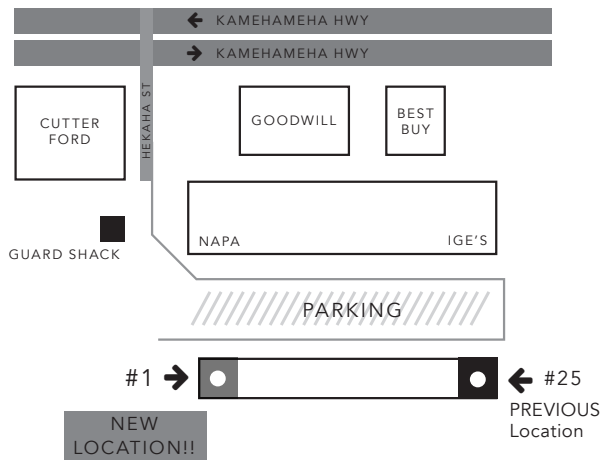

THREE OPTIONS TO BUY UNIFORMS

1. 1 Shop online at www.uniformsbytcc.com
   (Flat rate shipping of $8.95 applies)

*LIMITED TIME OFFER: "FREE SHIPPING ON ORDERS OVER $50" NOW TILL JULY 31, 2020.

1. 2 Free delivery to Niu Valley Middle School.
   Orders received by the last day of each month will be delivered and distributed the following Wednesday throughout the school year beginning of September 2020.
   Use code: NVPICKUP2021
   Please specify your child's name in order notes.

1. 3 Visit our store at Harbor Center
   98-027 Hekaha St., #1
   Aiea, Hawaii 96701
   Phone: (808) 799-8191
2. Store Hours:
   Monday-Friday 9:00A-4:00P
   Saturday 10:00A-2:00P
   Summer Hours
   (effective July 6, 2020 - August 15, 2020):
   Monday-Saturday 9:00A-5:00P
   Pay by cash and credit/debit cards only (no checks)

***OUR STORE WILL REOPEN ON MON., JUNE 8, 2020.
VISIT OUR WEBSITE FOR THE MOST UPDATED
INFORMATION ON STORE HOURS AND POLICIES.**