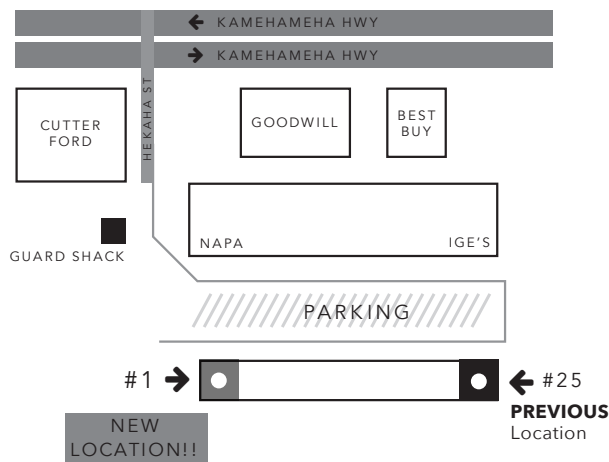

THREE OPTIONS TO BUY UNIFORMS

1. 1 Shop online at www.uniformsbytcc.com
   (Flat rate shipping of $8.95 applies)

*LIMITED TIME OFFER: "FREE SHIPPING ON ORDERS OVER $50" NOW TILL JULY 31, 2020.

1. 2 Free delivery to Niu Valley Middle School.
   Orders received by the last day of each month will be delivered and distributed the following Wednesday throughout the school year beginning of September 2020.

Use code: **NVPICKUP2021**

Please specify your child's name in order notes.

1. 3 Visit our store at Harbor Center
   98-027 Hekaha St., #1
   Aiea, Hawaii 96701
   Phone: (808) 799-8191

Store Hours:

Monday-Friday 9:00A-4:00P

Saturday 10:00A-2:00P

Summer Hours

(effective July 6, 2020 - August 15, 2020):

Monday-Saturday 9:00A-5:00P

Pay by cash and credit/debit cards only (no checks)

*OUR STORE WILL REOPEN ON MON., JUNE 8, 2020. VISIT OUR WEBSITE FOR THE MOST UPDATED INFORMATION ON STORE HOURS AND POLICIES.